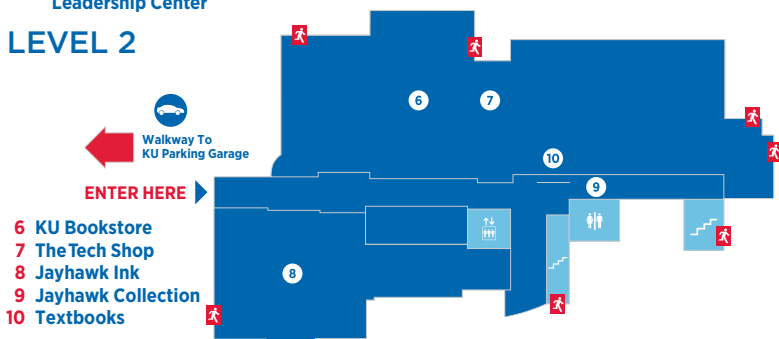

LEVEL 2

- 6 KU Bookstore
- 7 The Tech Shop
- 8 Jayhawk Ink
- 9 Jayhawk Collection
- 10 Textbooks

LEVEL 1