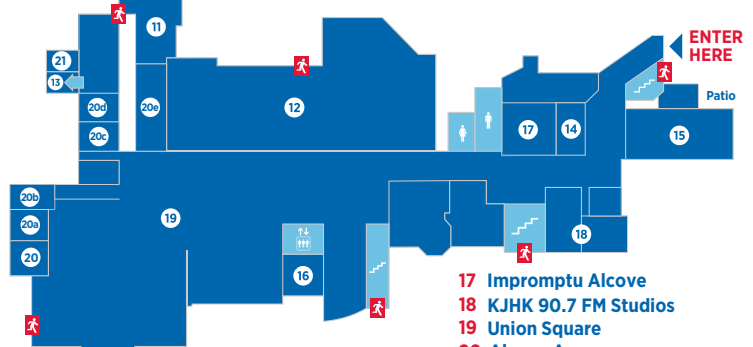

KANSAS UNION

LEVEL 6

- 48 English Room
- 49 Centennial Room
- 50 Kansas Room
- 51 Pine Room

- 52 Malott Room
- 53 Divine Nine Room
- 54 Curry Room

LEVEL 5

- 38 Jayhawk Room
- 39 Parlors
- 40 Ballroom
- 41 Woodruff Auditorium
- 42 International Room

- 43 Governors Room
- 44 Human Resources
- 45 Women's Hall of Fame
- 46 Regionalist Room
- 47 Big 12 Room

LEVEL 4 LOBBY

- 23 Hawk Shop
- 24 The Crossroads
- 25 Building Manager/Catering/Event Services
- 26 Alderson Auditorium
- 27 Jayhawk Esports
- 28 Community America Credit Union
- 29 Jayhawk Walk
- 29a KU Ambassadors
- 30 Student Involvement & Leadership Center

- 30a Wheat Room
- 30b Center for Sexuality & Gender Diversity
- 30c Campus Cupboard
- 30d Reflection Space
- 30e Sorority and Fraternity Life
- 30f Student Senate
- 31 Main Lobby / Traditions Lounge
- 32 Marketing, Media & Programs/Student Union Activities
- 33 Director's Office
- 34 Kansas Union Gallery
- 35 The CoffeeHouse WPS Starbucks®
- 36 ATM (enter from outside)
- 37 KU Public Safety Office

LEVEL 3

- 11 Union IT
- 12 The Market Food Court
- 13 Union Business Offices, KU Dining Administration
- 14 KJHK Studio 366
- 15 Chick-fil-A®
- 16 Quiet Zone

- 17 Impromptu Alcove
- 18 KJHK 90.7 FM Studios
- 19 Union Square
- 20 Alcove A
- 20a Alcove B
- 20b Alcove C
- 20c Alcove D
- 20d Alcove E
- 20e Alcove F
- 21 Roundtable Room