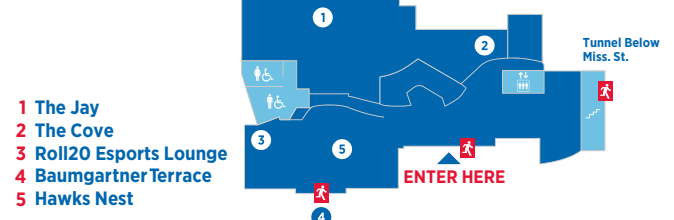

LEVEL 3

- 11 Union IT
- 12 The Market Food Court
- 13 Union Business Offices, KU Dining Administration
- 14 KJHK Studio 366
- 15 Chick-fil-A®
- 16 Quiet Zone

- 17 Impromptu Alcove
- 18 KJHK 90.7 FM Studios
- 19 Union Square
- 20 Alcove A
- 20a Alcove B
- 20b Alcove C
- 20c Alcove D
- 20d Alcove E
- 20e Alcove F
- 21 Roundtable Room

LEVEL 2

- 6 KU Bookstore
- 7 The Tech Shop
- 8 Jayhawk Ink
- 9 Jayhawk Collection
- 10 Textbooks

LEVEL 1

- 1 The Jay
- 2 The Cove
- 3 Roll20 Esports Lounge
- 4 Baumgartner Terrace
- 5 Hawks Nest

LOCATION	LEVEL	LOCATION	LEVEL	LOCATION	LEVEL	LOCATION	LEVEL
Alcoves	3	Divine Nine Room	6	Kansas Room	6	Quiet Zone	3
Alderson Auditorium	4	English Room	6	Kansas Union Gallery	4	Reflection Space	4
ATM	4	Event Services/Reservations	4	KJHK 90.7 FM Studios	3	Regionalist Room	5
Ballroom	5	Gallery	4	KU Ambassadors	4	Roll20 Esports Lounge	1
Baumgartner Terrace	1	Gender Inclusive Restroom	4	KU Bookstore	2	Roundtable Room	3
Big 12 Room	5	Governors Room	5	KU Card Center	4	Sorority and Fraternity Life	4
Building Manager/Catering/Event Services	4	Hawk Shop Convenience Store	4	KU Dining Administration Offices	3	Student Involvement and Leadership Center	4
Campus Cupboard	4	Hawks Nest	1	KU Dining Plans	3	Student Senate	4
Centennial Room	6	Human Resources	5	KU Public Safety Office	4	Student Union Activities	4
Center for Sexuality & Gender Diversity	4	Impromptu Alcove	3	KU Women's Hall of Fame	5	Tech Shop	2
Chick-fil-A®	3	International Room	5	Main Lobby/Traditions Lounge	4	Textbooks	2
The CoffeeHouse WPS Starbucks®	4	The Jay	1	Malott Room	6	Traditions Lounge	4
Community America Credit Union	4	Jayhawk Collection	2	The Market Food Court	3	Union Business Offices	3
The Cove	1	Jayhawk Esports	4	Marketing, Media & Programs	4	Union IT	3
The Crossroads	4	Jayhawk Ink	2	Parking Garage Walkway	2	Union Square	3
Curry Room	6	Jayhawk Room	5	Parlors	5	Wheat Room	4
Director's Office	4	Jayhawk Walk	4	Pine Room	6	Women's Hall of Fame	5
						Woodruff Auditorium	5