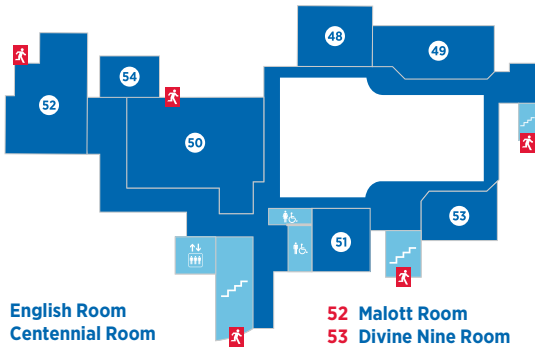

KANSAS UNION

LEVEL 6

- 48 English Room
- 49 Centennial Room
- 50 Kansas Room
- 51 Pine Room

- 52 Malott Room
- 53 Divine Nine Room
- 54 Curry Room

LEVEL 5

- 38 Jayhawk Room
- 39 Parlors
- 40 Ballroom
- 41 Woodruff Auditorium
- 42 International Room

- 30a Wheat Room
- 30b Center for Sexuality & Gender Diversity
- 30c Campus Cupboard
- 30d Reflection Space
- 30e Sorority and Fraternity Life
- 30f Student Senate
- 31 Main Lobby / Traditions Lounge
- 32 Marketing, Media & Programs/Student Union Activities
- 33 Director's Office
- 34 Kansas Union Gallery
- 35 The CoffeeHouse WPS Starbucks®
- 36 ATM (enter from outside)
- 37 KU Public Safety Office