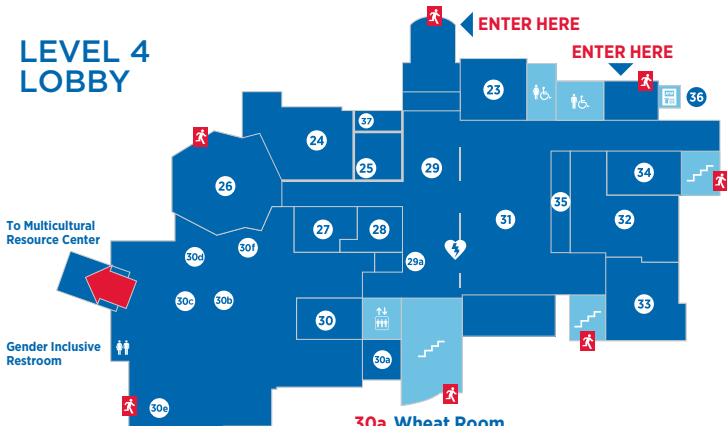

LEVEL 4 LOBBY

- 23 Hawk Shop
- 24 The Crossroads
- 25 Building Manager/Catering/Event Services
- 26 Alderson Auditorium
- 27 Jayhawk Esports
- 28 Community America Credit Union
- 29 Jayhawk Walk
- 29a KU Ambassadors
- 30 Student Involvement & Leadership Center

- 30a Wheat Room
- 30b Center for Sexuality & Gender Diversity
- 30c Campus Cupboard
- 30d Reflection Space
- 30e Sorority and Fraternity Life
- 30f Student Senate
- 31 Main Lobby / Traditions Lounge
- 32 Marketing, Media & Programs/Student Union Activities
- 33 Director's Office
- 34 Kansas Union Gallery
- 35 The CoffeeHouse WPS Starbucks®
- 36 ATM (enter from outside)
- 37 KU Public Safety Office